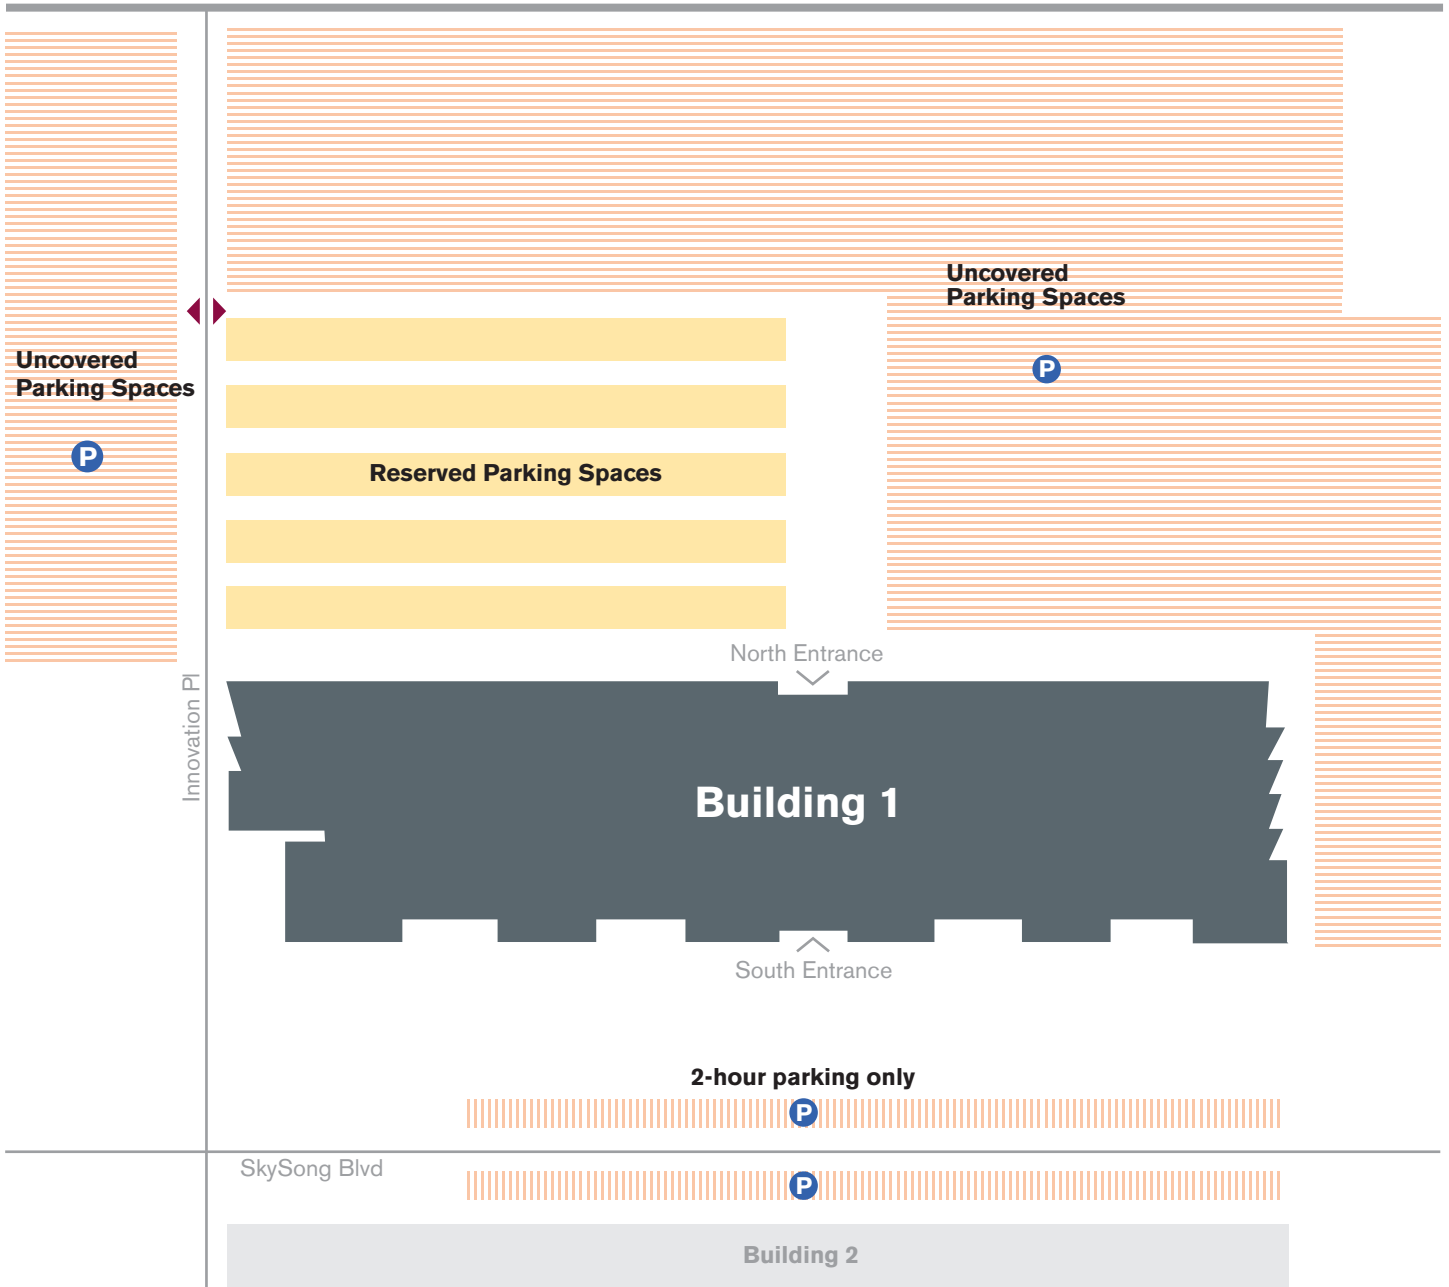

**Guest Parking
Building 1**

- Surface parking lot North of building 1
- Surface parking, entrance off Innovation Place
- 2-hour parking on SkySong Boulevard between buildings 1 & 2

McDowell Rd

**Guest Parking
Building 3**

- Surface parking lot South of Building 3, entrance off Innovation Place
- Surface parking, entrance off Innovation Place
- SkySong Boulevard parking
- Innovation Place parking
- Parking garage is available 30 minutes before event start time and 15 minutes after event start time, entrance off Enterprise Drive